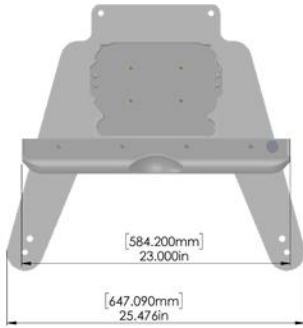

## ● Tube Stand

|  |                                    |
|--|------------------------------------|
| Over all height of the tube stand  | Total Vertical Height is 83 inches |
| Vertical travel of focal spot  | Max = 73 inches - Min = 12inches   |
| Distance from the center of the floor mount to tube center (focal spot) – Rotating arm (Chiro) | 18.107 inches                      |
| The control of vertical travel   | Power of breaks – 24 VDC, 2 Amp    |
| Tube rotation  | +/- 180 Degrees                    |
| Control screen for tube rotation angle SID   | 7 inch LCD touch screen            |

## ● Chest Stand

|                                  |                                     |
|----------------------------------|-------------------------------------|
| Overall height of the tube stand | Total Vertical Height is 82 inches  |
| Vertical travel of focal spot    | Max = 70.25 inches - Min = 12inches |
| Detector Cabinet                 | For 17''x 17'' / 14''x 17''         |
| The control of vertical travel   | Power of brakes – 24 VDC, 2 Amp     |

## ● Minimum Room Size Requirements

|   |
|---|
| 13' wide x 6' depth x 7.5" ceiling height |
|---|

50 MAXWELL IRVINE, CA 92618 USA

800.817.5030

[WWW.MEDICATECHUSA.COM](http://WWW.MEDICATECHUSA.COM)