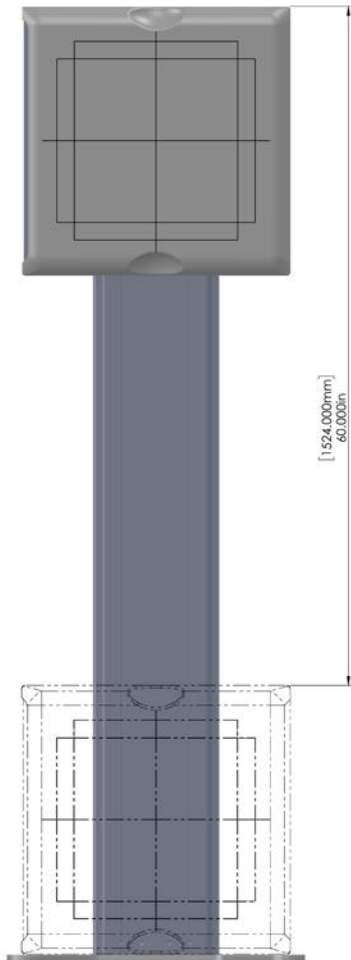

## ● Tube Stand

|  |                                    |
|--|------------------------------------|
| Over all height of the tube stand  | Total Vertical Height is 83 inches |
| Vertical travel of focal spot  | Max = 73 inches - Min = 12inches   |
| Distance from the center of the floor mount to tube center (focal spot) – Rotating arm (Chiro) | 18.107 inches                      |
| The control of vertical travel   | Power of breaks – 24 VDC, 2 Amp    |
| Tube rotation  | +/- 180 Degrees                    |
| Control screen for tube rotation angle SID   | 7 inch LCD touch screen            |

## ● Chest Stand

|                                  |                                     |
|----------------------------------|-------------------------------------|
| Overall height of the tube stand | Total Vertical Height is 82 inches  |
| Vertical travel of focal spot    | Max = 70.25 inches - Min = 12inches |
| Detector Cabinet                 | For 17''x 17'' / 14''x 17''         |
| The control of vertical travel   | Power of brakes – 24 VDC, 2 Amp     |

## ● Minimum Room Size Requirements

|   |
|---|
| 13' wide x 6' depth x 7.5" ceiling height |
|---|

50 MAXWELL IRVINE, CA 92618 USA

800.817.5030

[WWW.MEDICATECHUSA.COM](http://WWW.MEDICATECHUSA.COM)