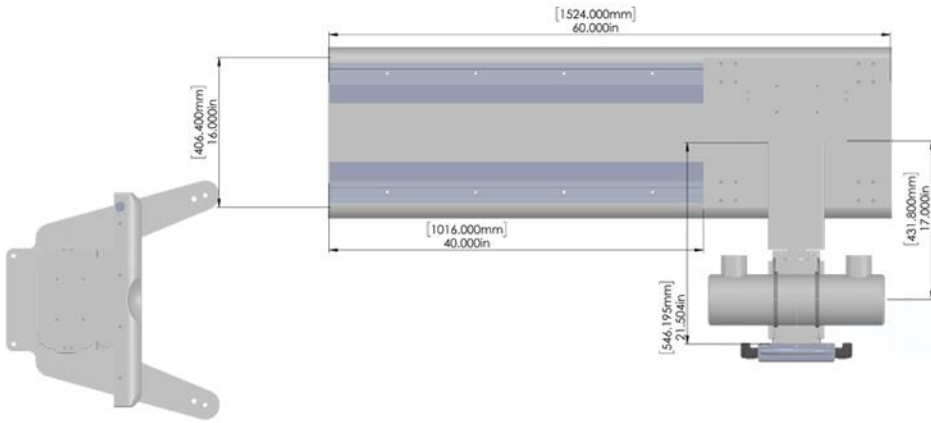

## ● Tube Stand

|  |                                    |
|--|------------------------------------|
| Over all height of the tube stand  | Total Vertical Height is 83 inches |
| Vertical travel of focal spot  | Max = 73 inches - Min = 12inches   |
| Distance from the center of the floor mount to tube center (focal spot) – Rotating arm (Chiro) | 18.107 inches                      |
| The control of vertical travel   | Power of breaks – 24 VDC, 2 Amp    |
| Tube rotation  | +/- 180 Degrees                    |
| Control screen for tube rotation angle SID   | 7 inch LCD touch screen            |

## ● Chest Stand

|                                  |                                     |
|----------------------------------|-------------------------------------|
| Overall height of the tube stand | Total Vertical Height is 82 inches  |
| Vertical travel of focal spot    | Max = 70.25 inches - Min = 12inches |
| Detector Cabinet                 | For 17''x 17'' / 14''x 17''         |
| The control of vertical travel   | Power of brakes – 24 VDC, 2 Amp     |

## ● Minimum Room Size Requirements

|   |
|---|
| 13' wide x 6' depth x 7.5" ceiling height |
|---|

50 MAXWELL IRVINE, CA 92618 USA

800.817.5030

[WWW.MEDICATECHUSA.COM](http://WWW.MEDICATECHUSA.COM)