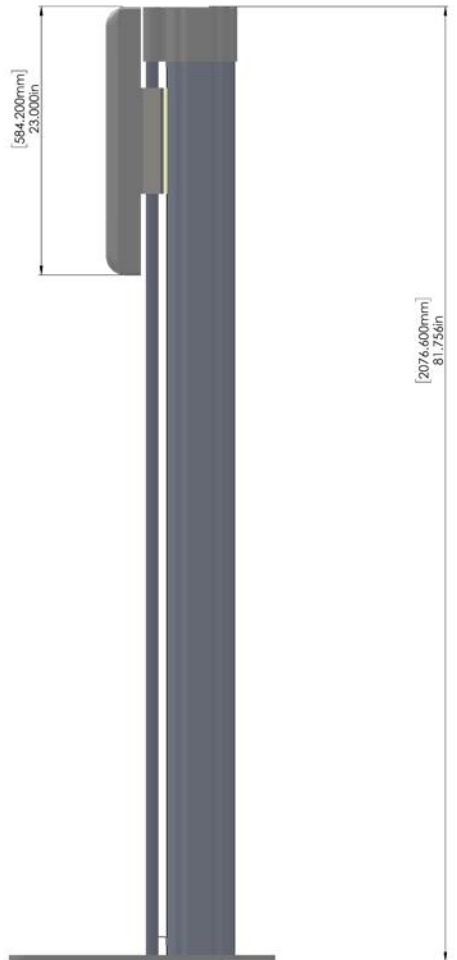

## ● Tube Stand

|  |                                    |
|--|------------------------------------|
| Over all height of the tube stand  | Total Vertical Height is 83 inches |
| Vertical travel of focal spot  | Max = 73 inches - Min = 12inches   |
| Distance from the center of the floor mount to tube center (focal spot) – Rotating arm (Chiro) | 18.107 inches                      |
| The control of vertical travel   | Power of breaks – 24 VDC, 2 Amp    |
| Tube rotation  | +/- 180 Degrees                    |
| Control screen for tube rotation angle SID   | 7 inch LCD touch screen            |

## ● Chest Stand

|                                  |                                     |
|----------------------------------|-------------------------------------|
| Overall height of the tube stand | Total Vertical Height is 82 inches  |
| Vertical travel of focal spot    | Max = 70.25 inches - Min = 12inches |
| Detector Cabinet                 | For 17''x 17'' / 14''x 17''         |
| The control of vertical travel   | Power of brakes – 24 VDC, 2 Amp     |

## ● Minimum Room Size Requirements

|   |
|---|
| 13' wide x 6' depth x 7.5" ceiling height |
|---|

50 MAXWELL IRVINE, CA 92618 USA

800.817.5030

[WWW.MEDICATECHUSA.COM](http://WWW.MEDICATECHUSA.COM)