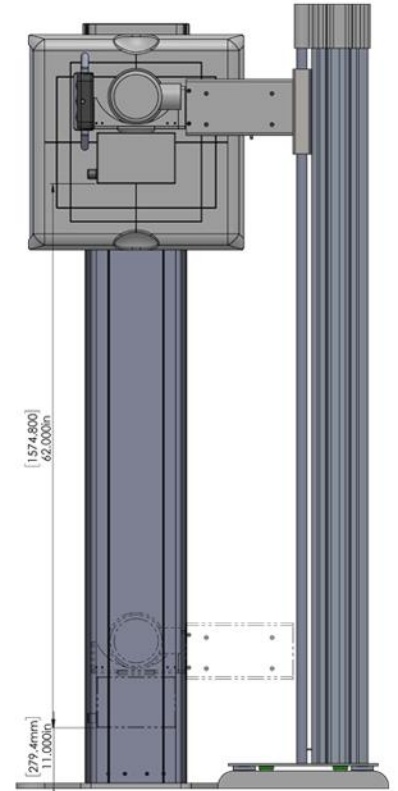

## ● Tube Stand

|  |                                    |
|--|------------------------------------|
| Over all height of the tube stand  | Total Vertical Height is 83 inches |
| Vertical travel of focal spot  | Max = 73 inches - Min = 12inches   |
| Distance from the center of the floor mount to tube center (focal spot) – Rotating arm (Chiro) | 18.107 inches                      |
| The control of vertical travel   | Power of breaks – 24 VDC, 2 Amp    |
| Tube rotation  | +/- 180 Degrees                    |
| Control screen for tube rotation angle SID   | 7 inch LCD touch screen            |

## ● Chest Stand

|                                  |                                     |
|----------------------------------|-------------------------------------|
| Overall height of the tube stand | Total Vertical Height is 82 inches  |
| Vertical travel of focal spot    | Max = 70.25 inches - Min = 12inches |
| Detector Cabinet                 | For 17''x 17'' / 14''x 17''         |
| The control of vertical travel   | Power of brakes – 24 VDC, 2 Amp     |

## ● Minimum Room Size Requirements

|   |
|---|
| 13' wide x 6' depth x 7.5" ceiling height |
|---|

50 MAXWELL IRVINE, CA 92618 USA

800.817.5030

[WWW.MEDICATECHUSA.COM](http://WWW.MEDICATECHUSA.COM)